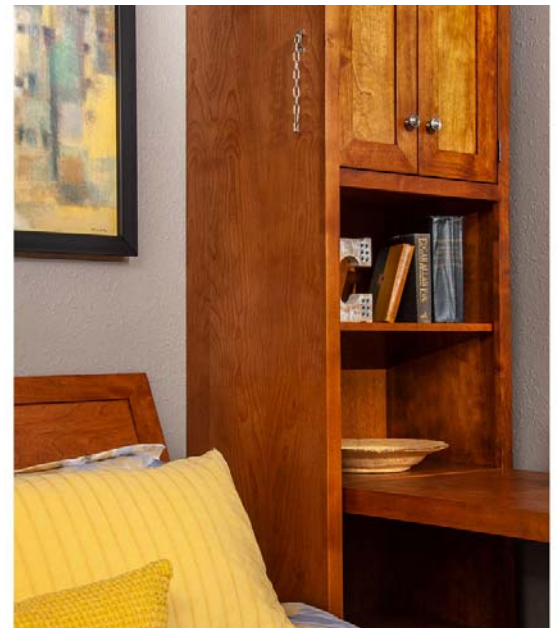

# Encore Desk Wall Bed

THE **AMERICAN**  **MADE**  
COLLECTION

## Wall Bed Construction:

- American Made
- All Wood Construction
- Wood Species Alder Hardwood
- No Particle Board
- LIFETIME Mechanism Warranty
  
- Many Hardware Options
- Custom Sizes Available
- Custom Finishes Available
- Custom Door Faces Available
- Full Height Pier Cabinets Available

## Wall Bed Approximate Dimensions:

Twin Size Wall Bed: Width 51 7/8" / Depth 18" / Height 85 3/8" / Extends approximately 89"

Full Size Wall Bed: Width 66 7/8" / Depth 18" / Height 85 3/8" / Extends approximately 89"